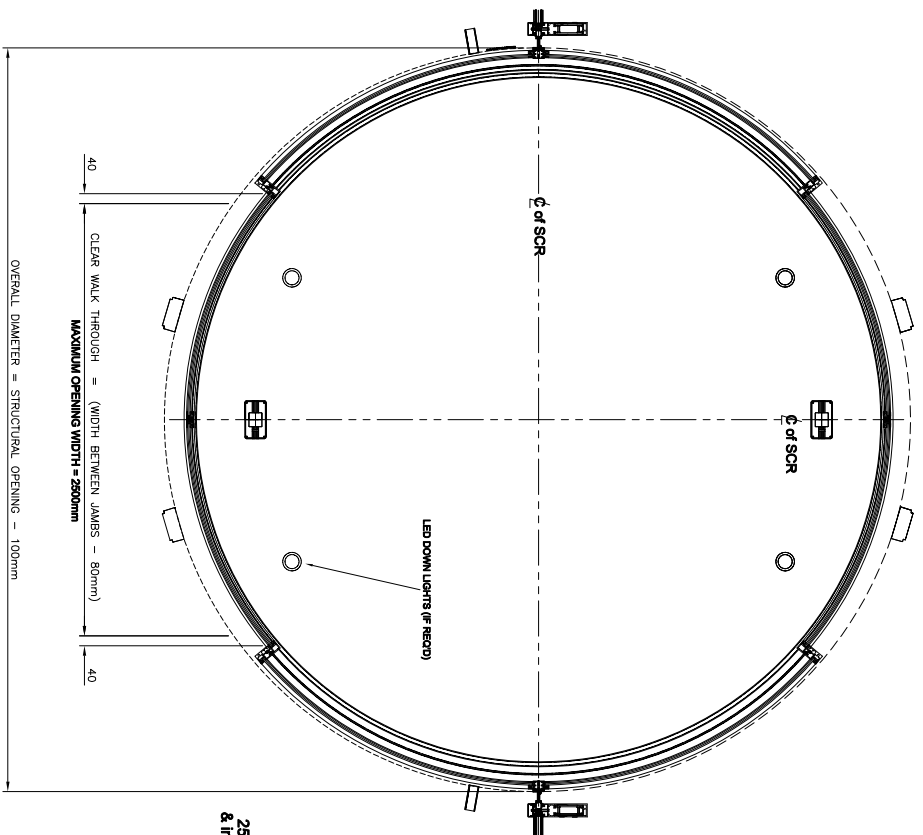

WHERE POSSIBLE - ALL CABLES TO BE FED FROM ABOVE AND NOT FROM FLOOR LEVEL.

PROJECT SPECIFIC DETAILS

PROJECT :	
FINISH :	
GLASS :	
LOCKING :	
CONTROLS :	
ACTIVATION :	
SAFETY :	

Revision	Drawn	Date	Reason for Change

Drawing No.		Title	
SCR-01		SCR Curved Sliding Door Operator with doors and fixed side screens in ISO silhouette sections	
Drawn	Appd	Scale	Date
GH	NTS	NTS	MAY 08
Drawn		Date	
Lichtfield		MAY 08	
Blenheim Way		www.geze.com	
Fradley Park		TEL 01543 443000	
Staffordshire		FAX 01543 443001	
WS13 8SY