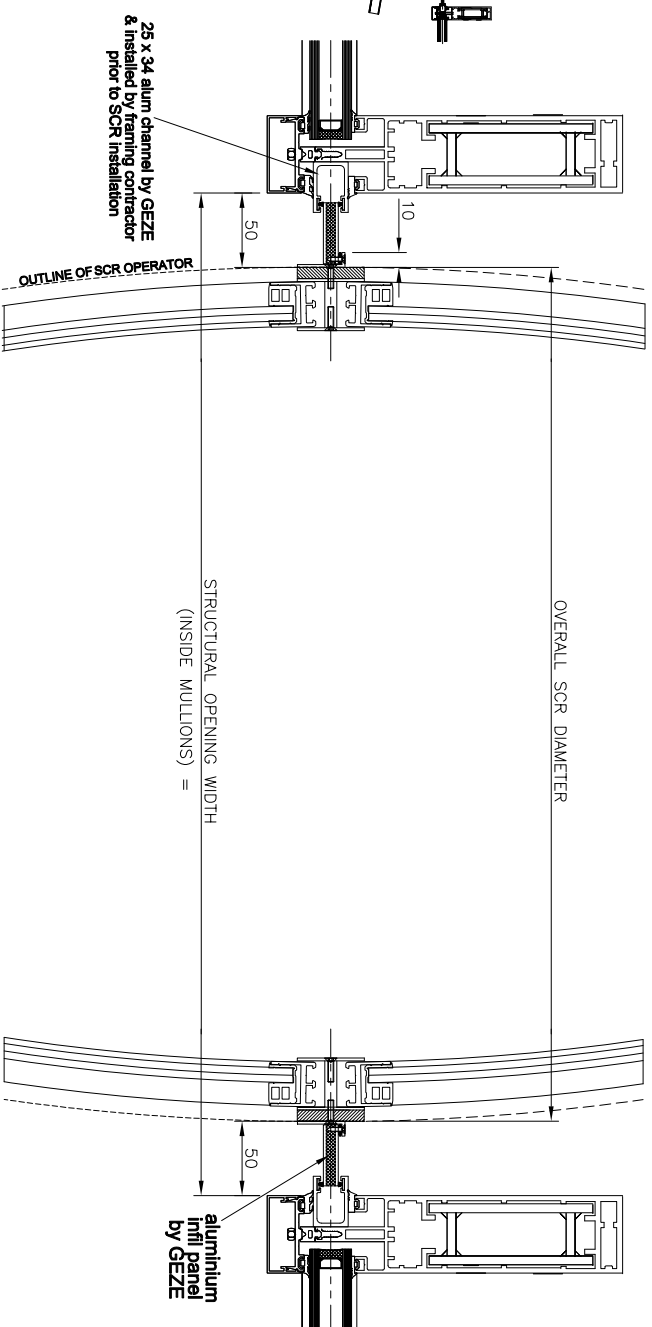

WHERE POSSIBLE - ALL CABLES TO BE FED FROM ABOVE AND NOT FROM FLOOR LEVEL.

PROJECT SPECIFIC DETAILS

PROJECT :	
FINISH :	
GLASS :	
LOCKING :	
CONTROLS :	
ACTIVATION :	
SAFETY :	

Revision	Drawn	Date	Reason for Change

Drawing No.		Title	
SCR-01		SCR Curved Sliding Door Operator with doors and fixed side screens in ISO silhouette sections	
Drawn	Appd	Scale	Date
GH	NTS	NTS	MAY 08
Drawn		Date	
Lichtfield		MAY 08	
Blenheim Way		www.geze.com	
Fradley Park		TEL 01543 443000	
Staffordshire		FAX 01543 443001	
WS13 8SY