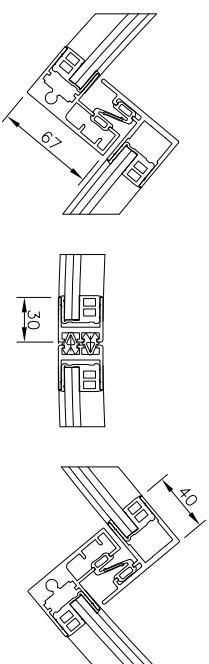

WHERE POSSIBLE - ALL CABLES TO BE FED FROM ABOVE AND NOT FROM FLOOR LEVEL.

PROJECT SPECIFIC DETAILS

PROJECT :	
FINISH :	
GLASS :	
LOCKING :	
CONTROLS :	
ACTIVATION :	
SAFETY :	

Revision	Drawn	Date	Reason for Change

Drawing No.		Title	
SCR-01		SCR Curved Sliding Door Operator with doors and fixed side screens in ISO silhouette sections	
Drawn	Appd	Scale	Date
GH	NTS	NTS	MAY 08
Drawn		Date	
Lichtfield		MAY 08	
Blenheim Way		www.geze.com	
Fradley Park		TEL 01543 443000	
Staffordshire		FAX 01543 443001	
WS13 8SY