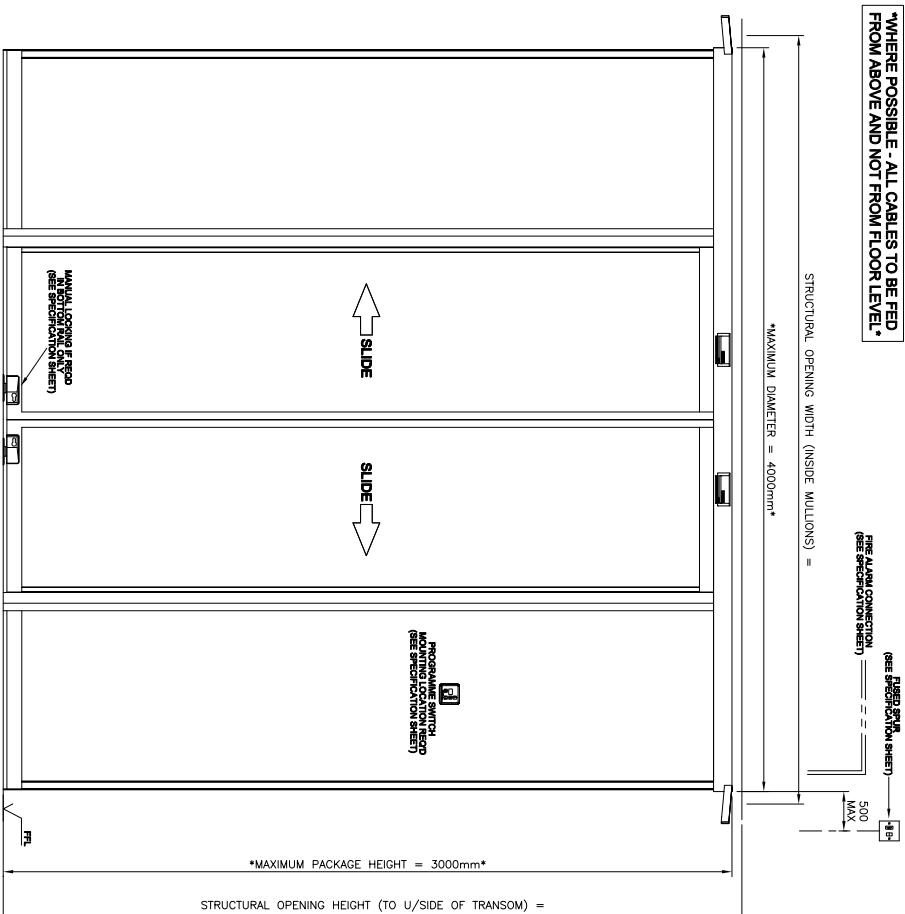

WHERE POSSIBLE - ALL CABLES TO BE FED FROM ABOVE AND NOT FROM FLOOR LEVEL.

PROJECT SPECIFIC DETAILS

PROJECT :	
FINISH :	
GLASS :	
LOCKING :	
CONTROLS :	
ACTIVATION :	
SAFETY :	

Revision	Drawn	Date	Reason for Change

Drawing No.		Title	
SCR-01		SCR Curved Sliding Door Operator with doors and fixed side screens in ISO silhouette sections	
Drawn	Appd	Scale	Date
GH	NTS	NTS	MAY 08
Drawn		Date	
Lichtfield		MAY 08	
Blenheim Way		www.geze.com	
Fradley Park		TEL 01543 443000	
Staffordshire		FAX 01543 443001	
WS13 8SY