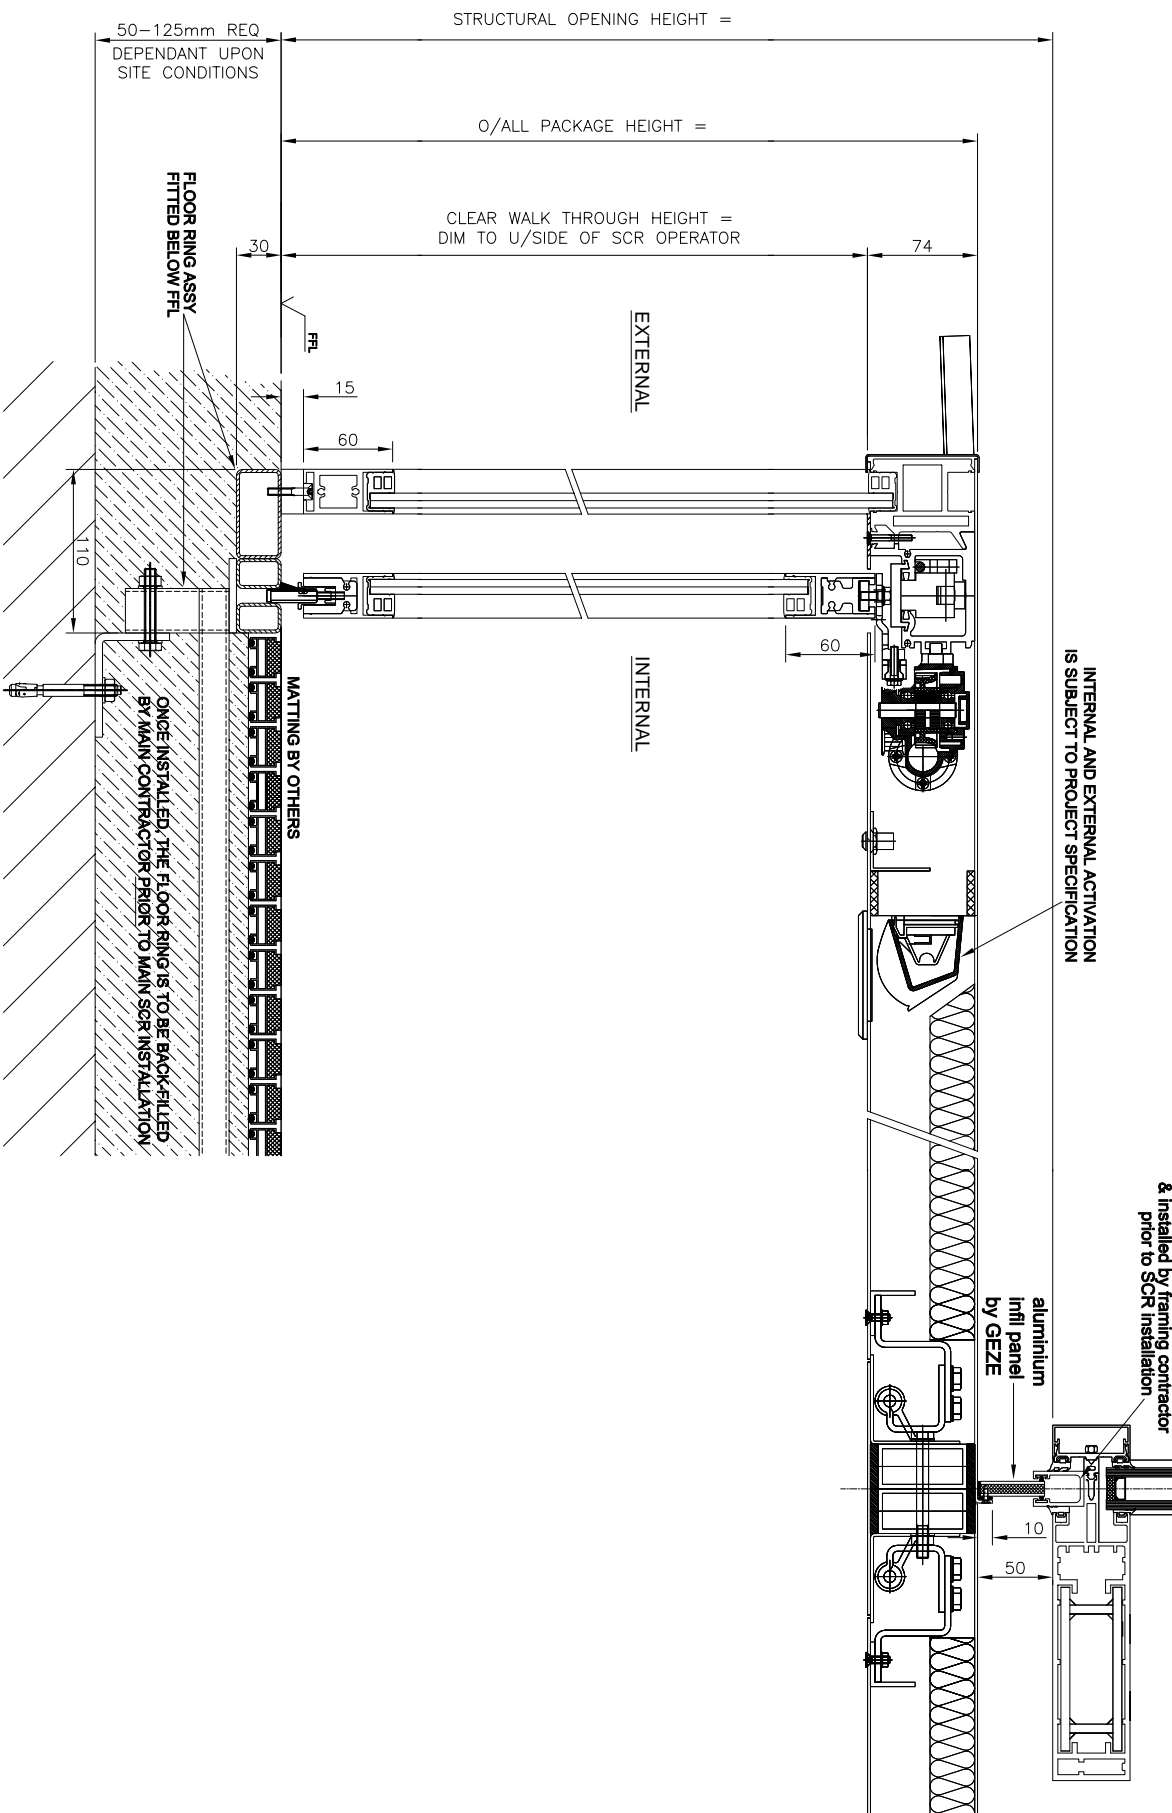

WHERE POSSIBLE - ALL CABLES TO BE FED FROM ABOVE AND NOT FROM FLOOR LEVEL.

PROJECT SPECIFIC DETAILS

PROJECT :	
FINISH :	
GLASS :	
LOCKING :	
CONTROLS :	
ACTIVATION :	
SAFETY :	

Revision	Drawn	Date	Reason for Change

Drawing No.		Title	
SCR-01		SCR Curved Sliding Door Operator with doors and fixed side screens in ISO silhouette sections	
Drawn	Appd	Scale	Date
GH	NTS	NTS	MAY 08
Drawn		Date	
Lichtfield		MAY 08	
Blenheim Way		www.geze.com	
Fradley Park		TEL 01543 443000	
Staffordshire		FAX 01543 443001	
WS13 8SY