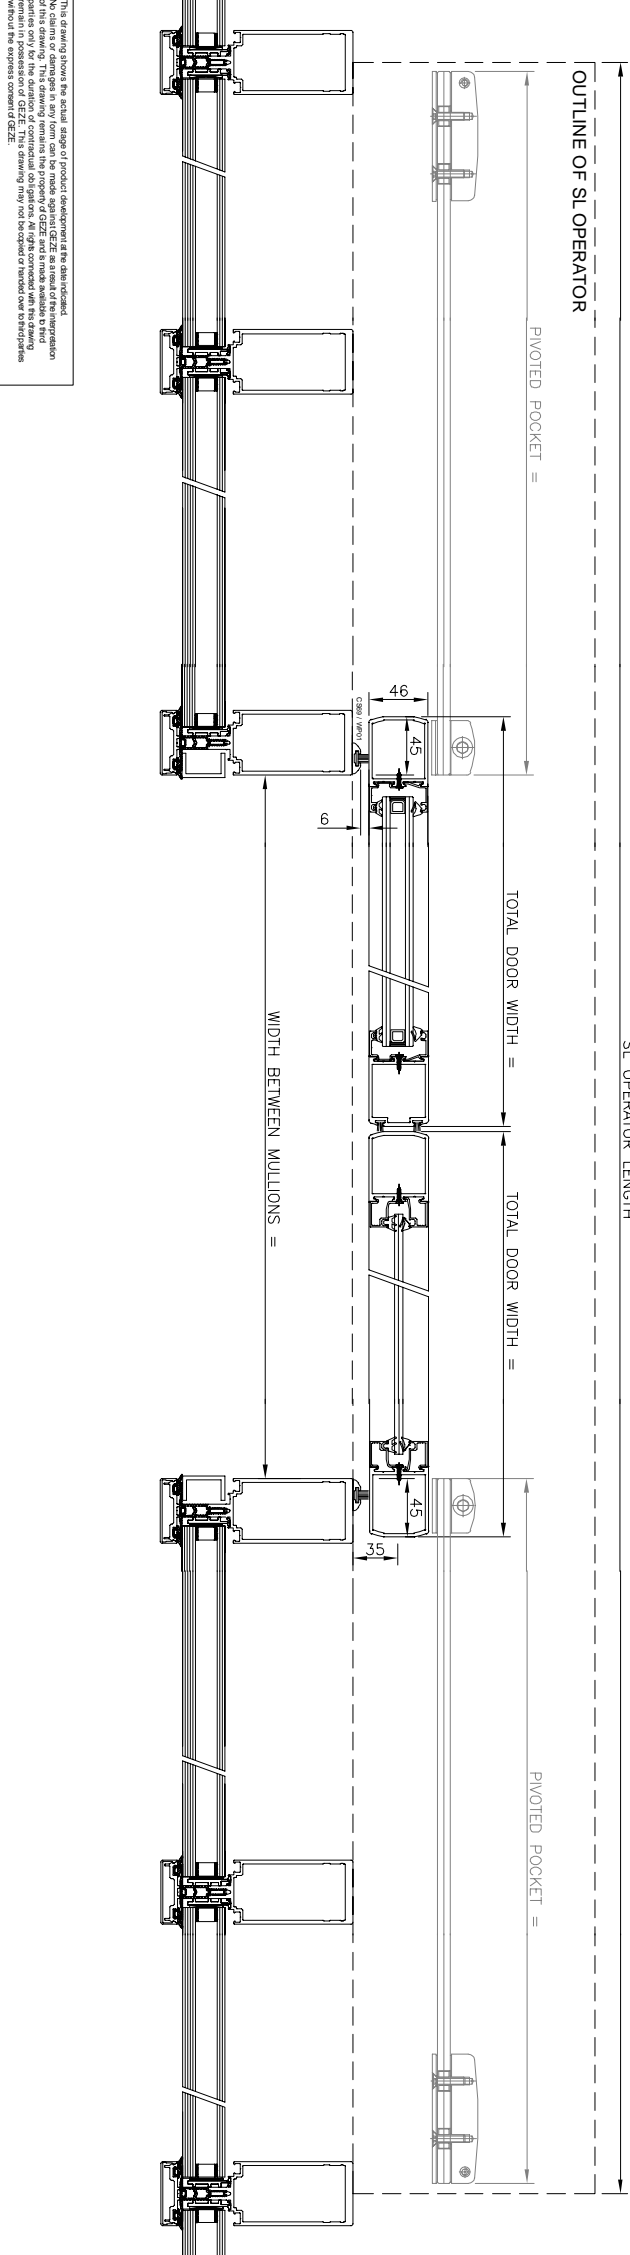

NOTE
ALL MAXIMUM SIZES AND WEIGHTS GOTOED HERE ARE TO BE USED AS A GUIDELINE ONLY
AND WILL BE SUBJECT TO THE SPECIFIC REQUIREMENTS OF EACH INDIVIDUAL PROJECT
ACTUAL DIMENSIONS WILL NEED TO BE AGREED BY GEZE UK

PROJECT SPECIFIC DETAILS

PROJECT :	
FINISH :	
GLASS :	
LOCKING :	
CONTROLS :	
ACTIVATION :	
SAFETY :	

Revision	Drawn	Date	Reason for Change
A	MB	05.04.19	CORRECT HANGING PROFILE ADDED

Drawn Appd **Scale** **Date**
RC RC NTS 10-07-13

Title
SL-NT Bi-Part Operator with doors only in Aluminium profiles fitted to Curtainwalling BY OTHERS & inc Patch Pocket Screens

GEZE UK Ltd
Blenheim Way
Fradley Park
Lichfield
Staffordshire. TEL 01543 443000
www.geze.com
WS13 8SY FAX 01543 443001