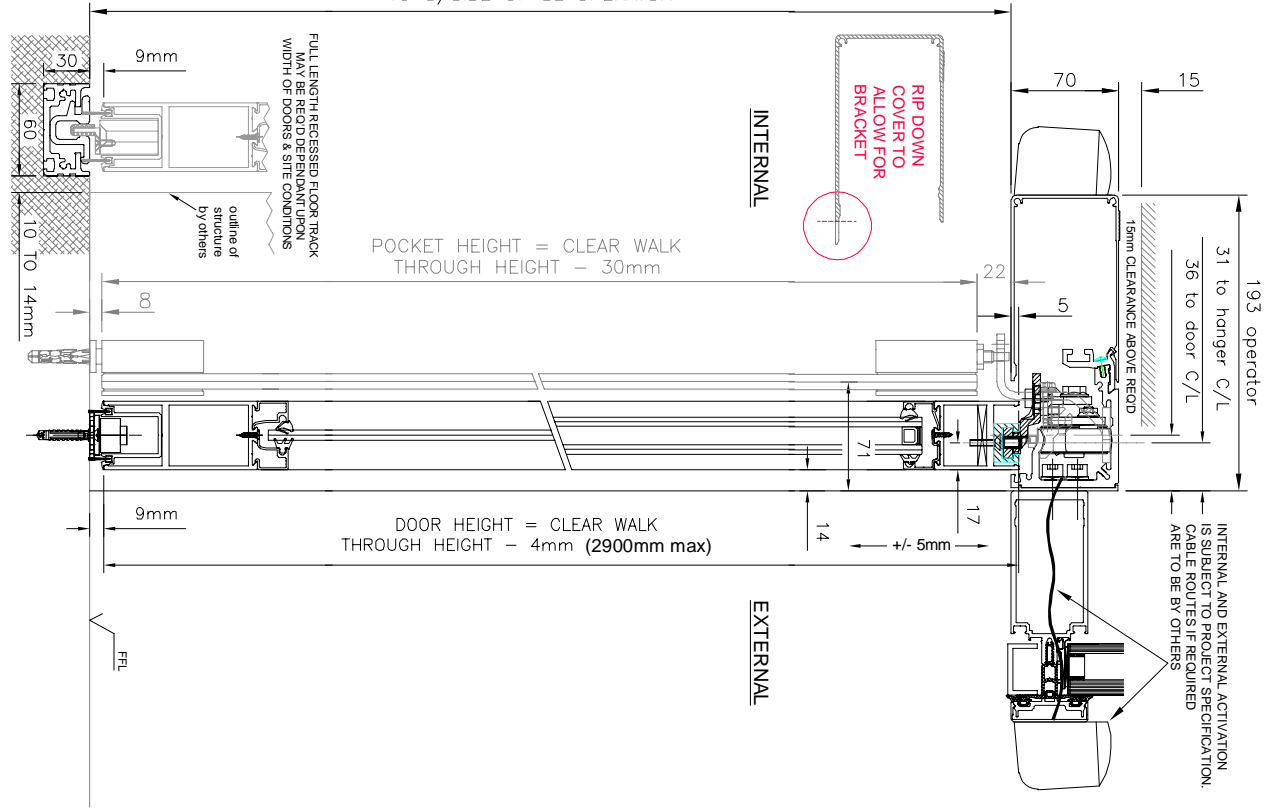

NOTE
ALL MAXIMUM SIZES AND WEIGHTS GOTOED HERE ARE TO BE USED AS A GUIDELINE ONLY
AND WILL BE SUBJECT TO THE SPECIFIC REQUIREMENTS OF EACH INDIVIDUAL PROJECT
ACTUAL DIMENSIONS WILL NEED TO BE AGREED BY GEZE UK

PROJECT SPECIFIC DETAILS

PROJECT :	
FINISH :	
GLASS :	
LOCKING :	
CONTROLS :	
ACTIVATION :	
SAFETY :	

Revision	Drawn	Date	Reason for Change
A	MB	05.04.19	CORRECT HANGING PROFILE ADDED

Drawn Appd **Scale** **Date**
RC RC NTS 10-07-13

Title
SL-NT Bi-Part Operator with doors only in Aluminium profiles fitted to Curtainwalling BY OTHERS & inc Patch Pocket Screens

GEZE UK Ltd
Blenheim Way
Fradley Park
Lichfield
Staffordshire. TEL 01543 443000
www.geze.com
WS13 8SY FAX 01543 443001