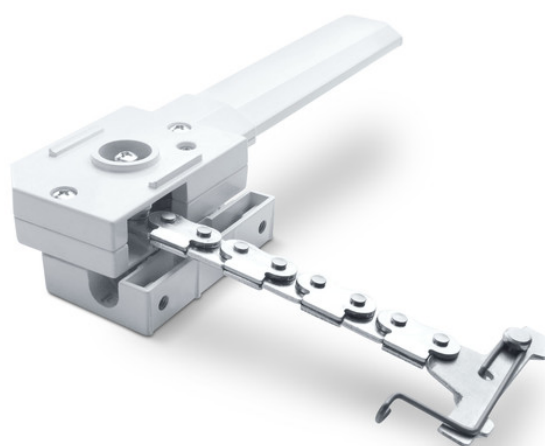

Product data sheet

OL Line – Chain opener

250 *

Manual chain opener with an opening width of 250 mm

AREAS OF APPLICATION

- Convenient daily ventilation for rooms and staircases
- Inward and outward opening bottom-hung and top-hung windows
- Coupling and operation of several windows possible
- Installation on wooden, PVC or aluminium windows using the corresponding mounting plate
- Leaf and frame installation

PRODUCT FEATURES

- The manual operator Midi 250 can be used for variable ventilation settings
- Offers simple and reliable opening, even for windows that are hard to reach
- Simple installation and operation

TECHNICAL DATA

Productname	OL Line – Chain opener 250 *
Opening width (max.)	380 mm
Leaf width (min.)	100 mm
Leaf height (min.)	500 mm
Length	230 mm
Width	68 mm

VARIANTS / ORDER INFO

Designation	Ident-No.	Dimensions	Leaf width (min.)	Leaf width (max.)
OL Line – Chain opener 250 *	162358	230 x 68 mm	100 mm	2000 mm
OL Line – Chain opener 250 *	162357	230 x 68 mm	100 mm	2000 mm
OL Line – Chain opener 250 *	162356	230 x 68 mm	100 mm	2000 mm

With crank for operating the manual chain, locking mechanism and fork and swivel openers

Designation	Ident-No.	Dimensions
Manual operator Midi 250 *	162409	385 x 105 x 45 mm
Manual operator Midi 250 *	162408	385 x 105 x 45 mm
Manual operator Midi 250 *	162407	385 x 105 x 45 mm