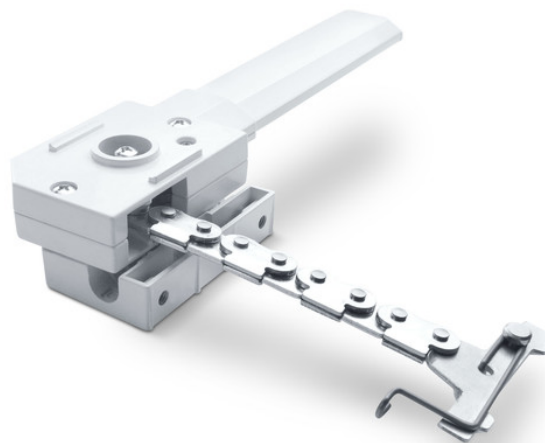

Product data sheet

OL Line – Chain opener

380 *

Manual chain opener with an opening width of 380 mm

AREAS OF APPLICATION

- Convenient daily ventilation for rooms and staircases
- Inward and outward opening windows
- Coupling and operation of several windows possible
- Installation on wooden, PVC or aluminium windows using the corresponding mounting plate
- Leaf and frame installation

PRODUCT FEATURES

- The manual operator Midi 380 can be used for variable ventilation settings
- Offers simple and reliable opening, even for windows that are hard to reach
- Simple installation and operation

TECHNICAL DATA

Productname	OL Line – Chain opener 380 *
Opening width (max.)	380 mm
Leaf width (min.)	100 mm
Leaf height (min.)	900 mm
Length	230 mm
Width	68 mm

VARIANTS / ORDER INFO

Designation	Ident-No.	Dimensions	Leaf width (min.)	Leaf width (max.)
OL Line – Chain opener 380 *	162361	230 x 68 mm	100 mm	1800 mm
OL Line – Chain opener 380 *	162360	230 x 68 mm	100 mm	1800 mm
OL Line – Chain opener 380 *	162359	230 x 68 mm	100 mm	1800 mm

With crank for operating the manual chain, locking mechanism and fork and swivel openers

Designation	Ident-No.	Dimensions
Manual operator Midi 380 *	162412	496 x 105 x 45 mm
Manual operator Midi 380 *	162411	496 x 105 x 45 mm
Manual operator Midi 380 *	162410	496 x 105 x 45 mm