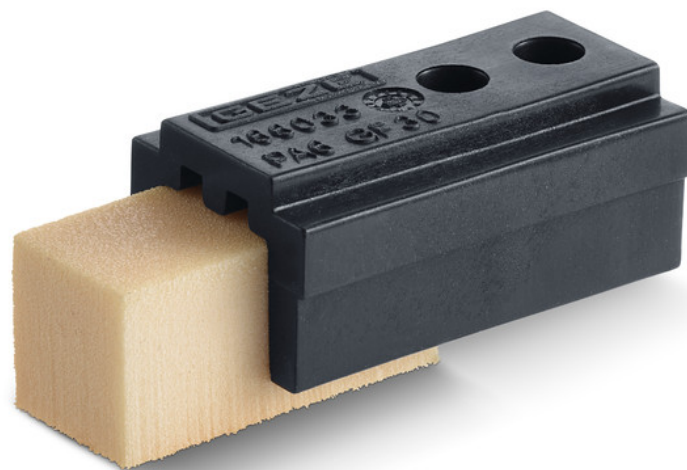

Product data sheet

Integrated opening restrictor

For limiting the opening angle

AREAS OF APPLICATION

- Suitable for all automatic swing door systems
- Can be used with roller guide rails or guide rails
- Protection of door and façade

Integrated opening restrictor

PRODUCT FEATURES

- Opening movement is damped
- Easy installation
- Can be adjusted depending on opening angle

TECHNICAL DATA

Productname	Integrated opening restrictor
-------------	-------------------------------

VARIANTS / ORDER INFO

Designation	Description	Ident-No.
Integrated opening restrictor	Easy installation in the roller guide rail	179479